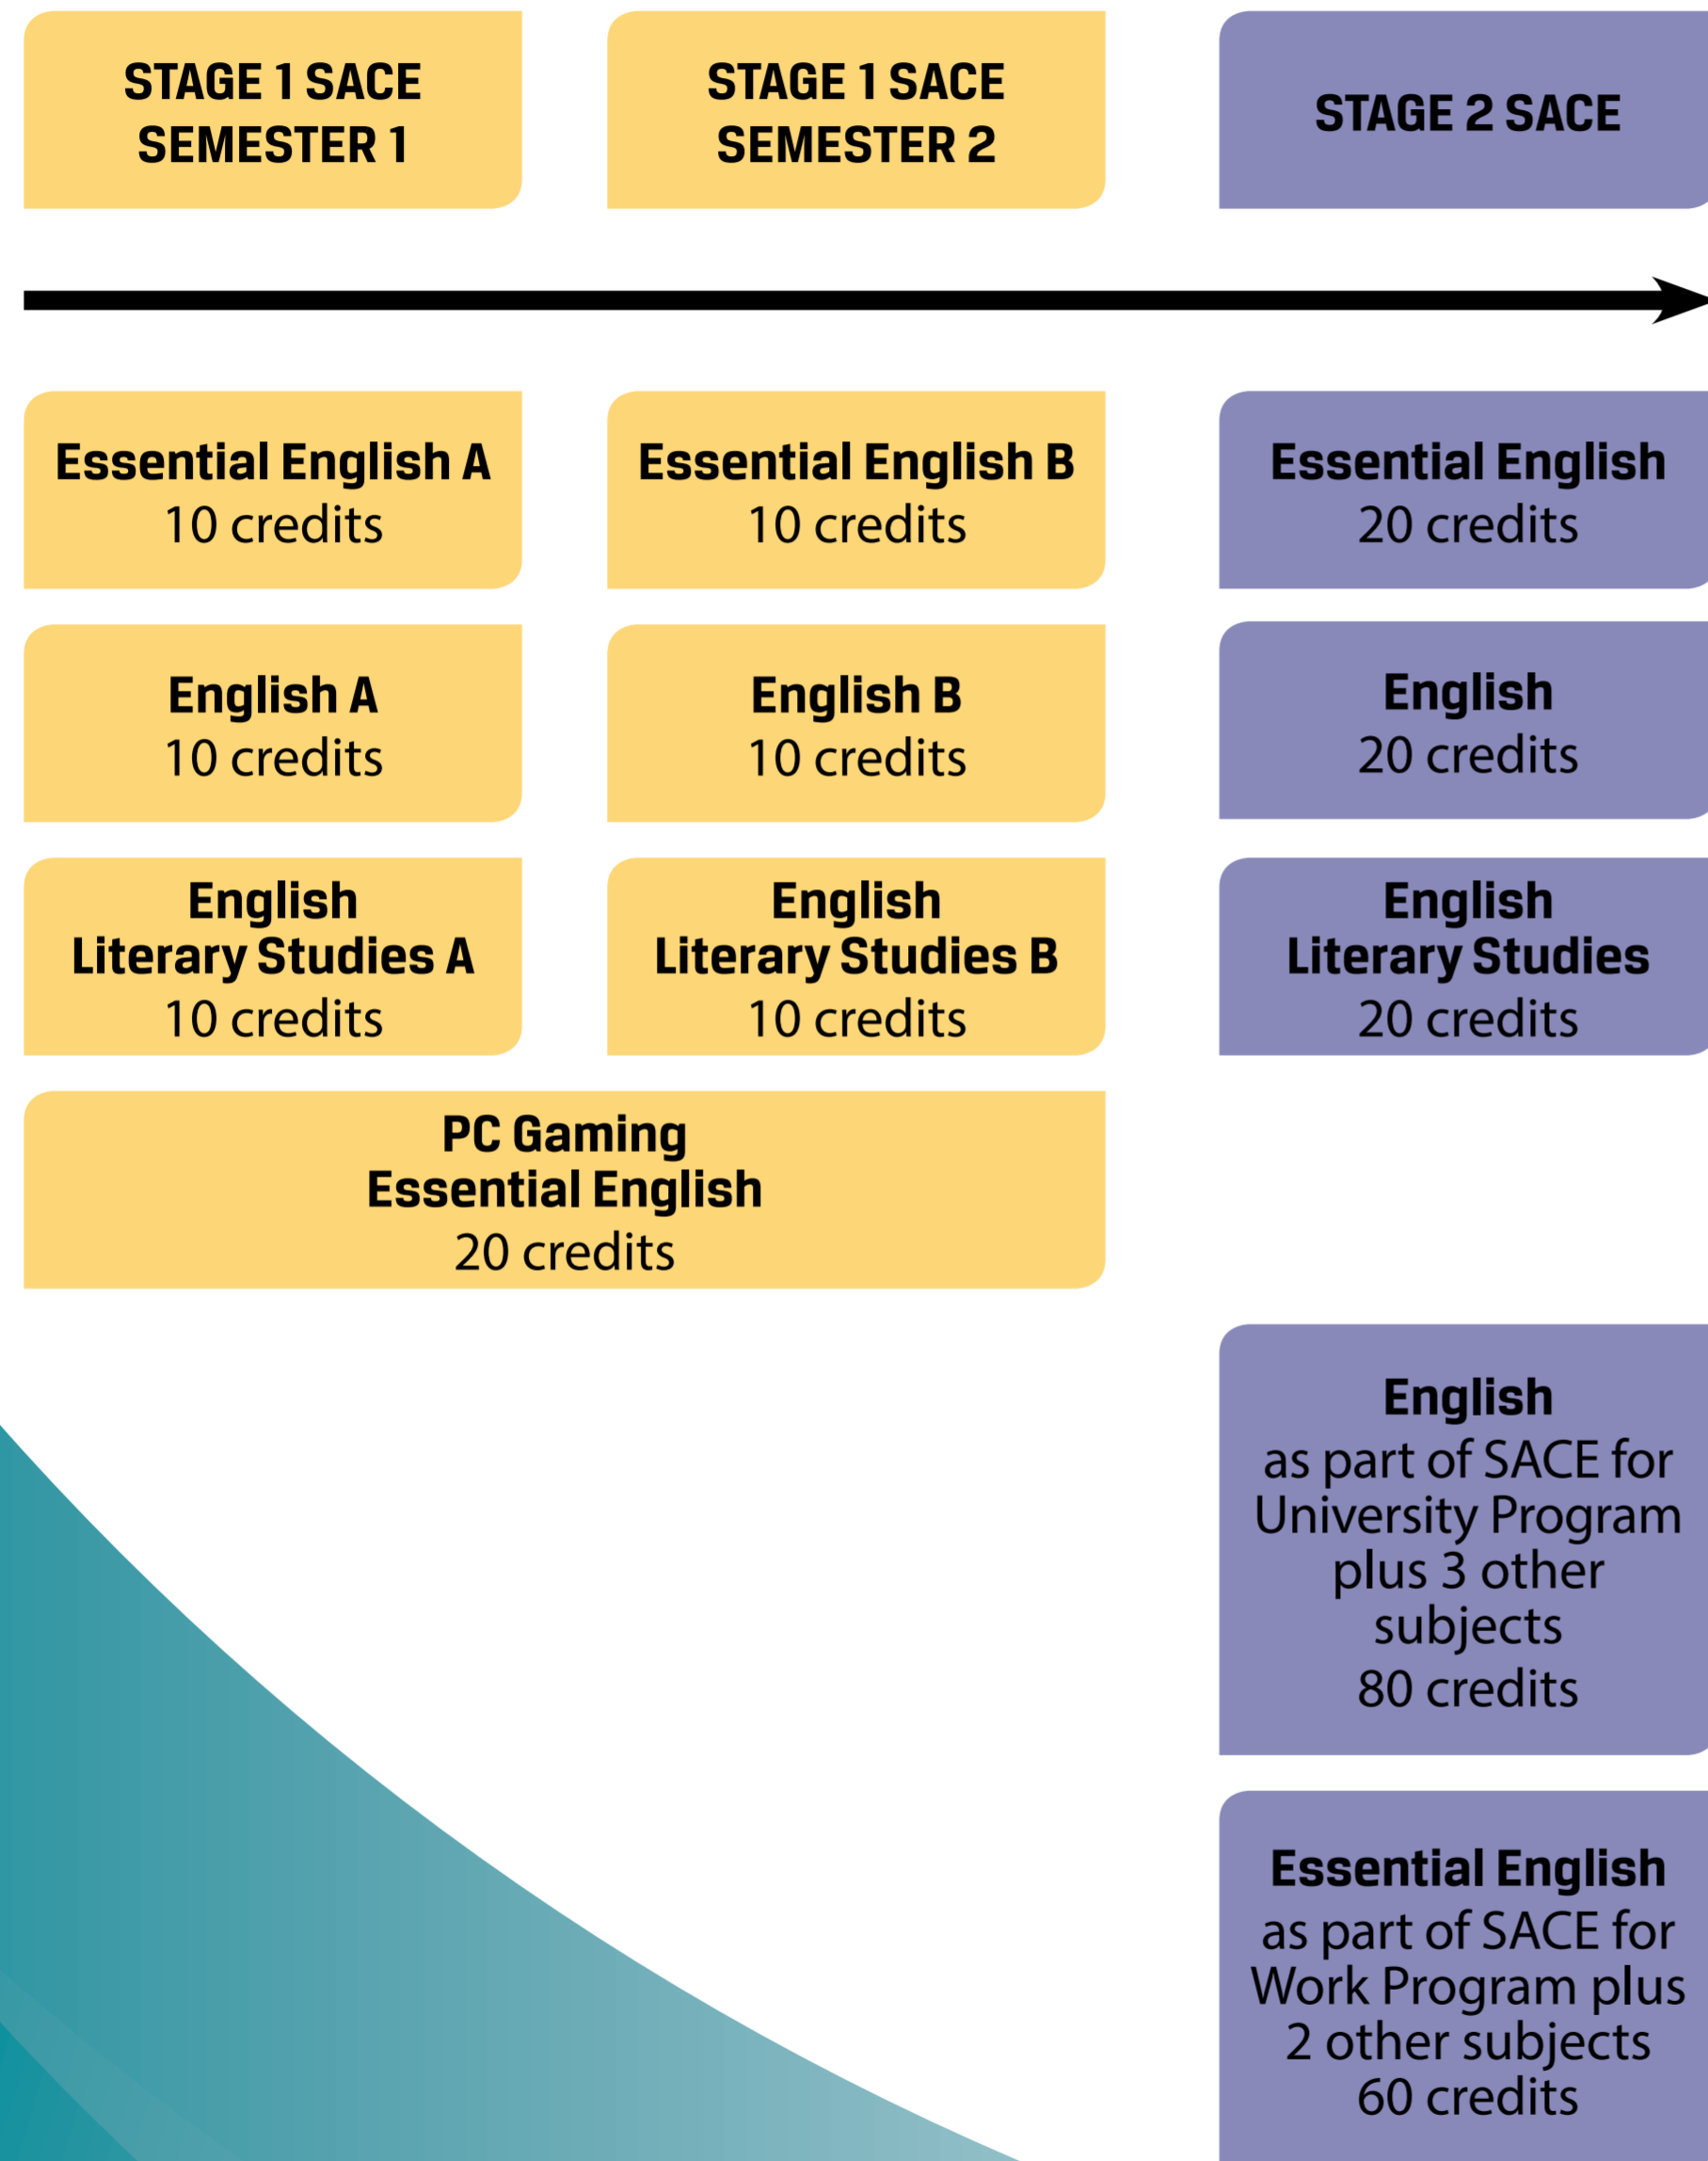

ENGLISH PATHWAYS

Thebarton
SENIOR COLLEGE

Government
of South Australia
Department for Education