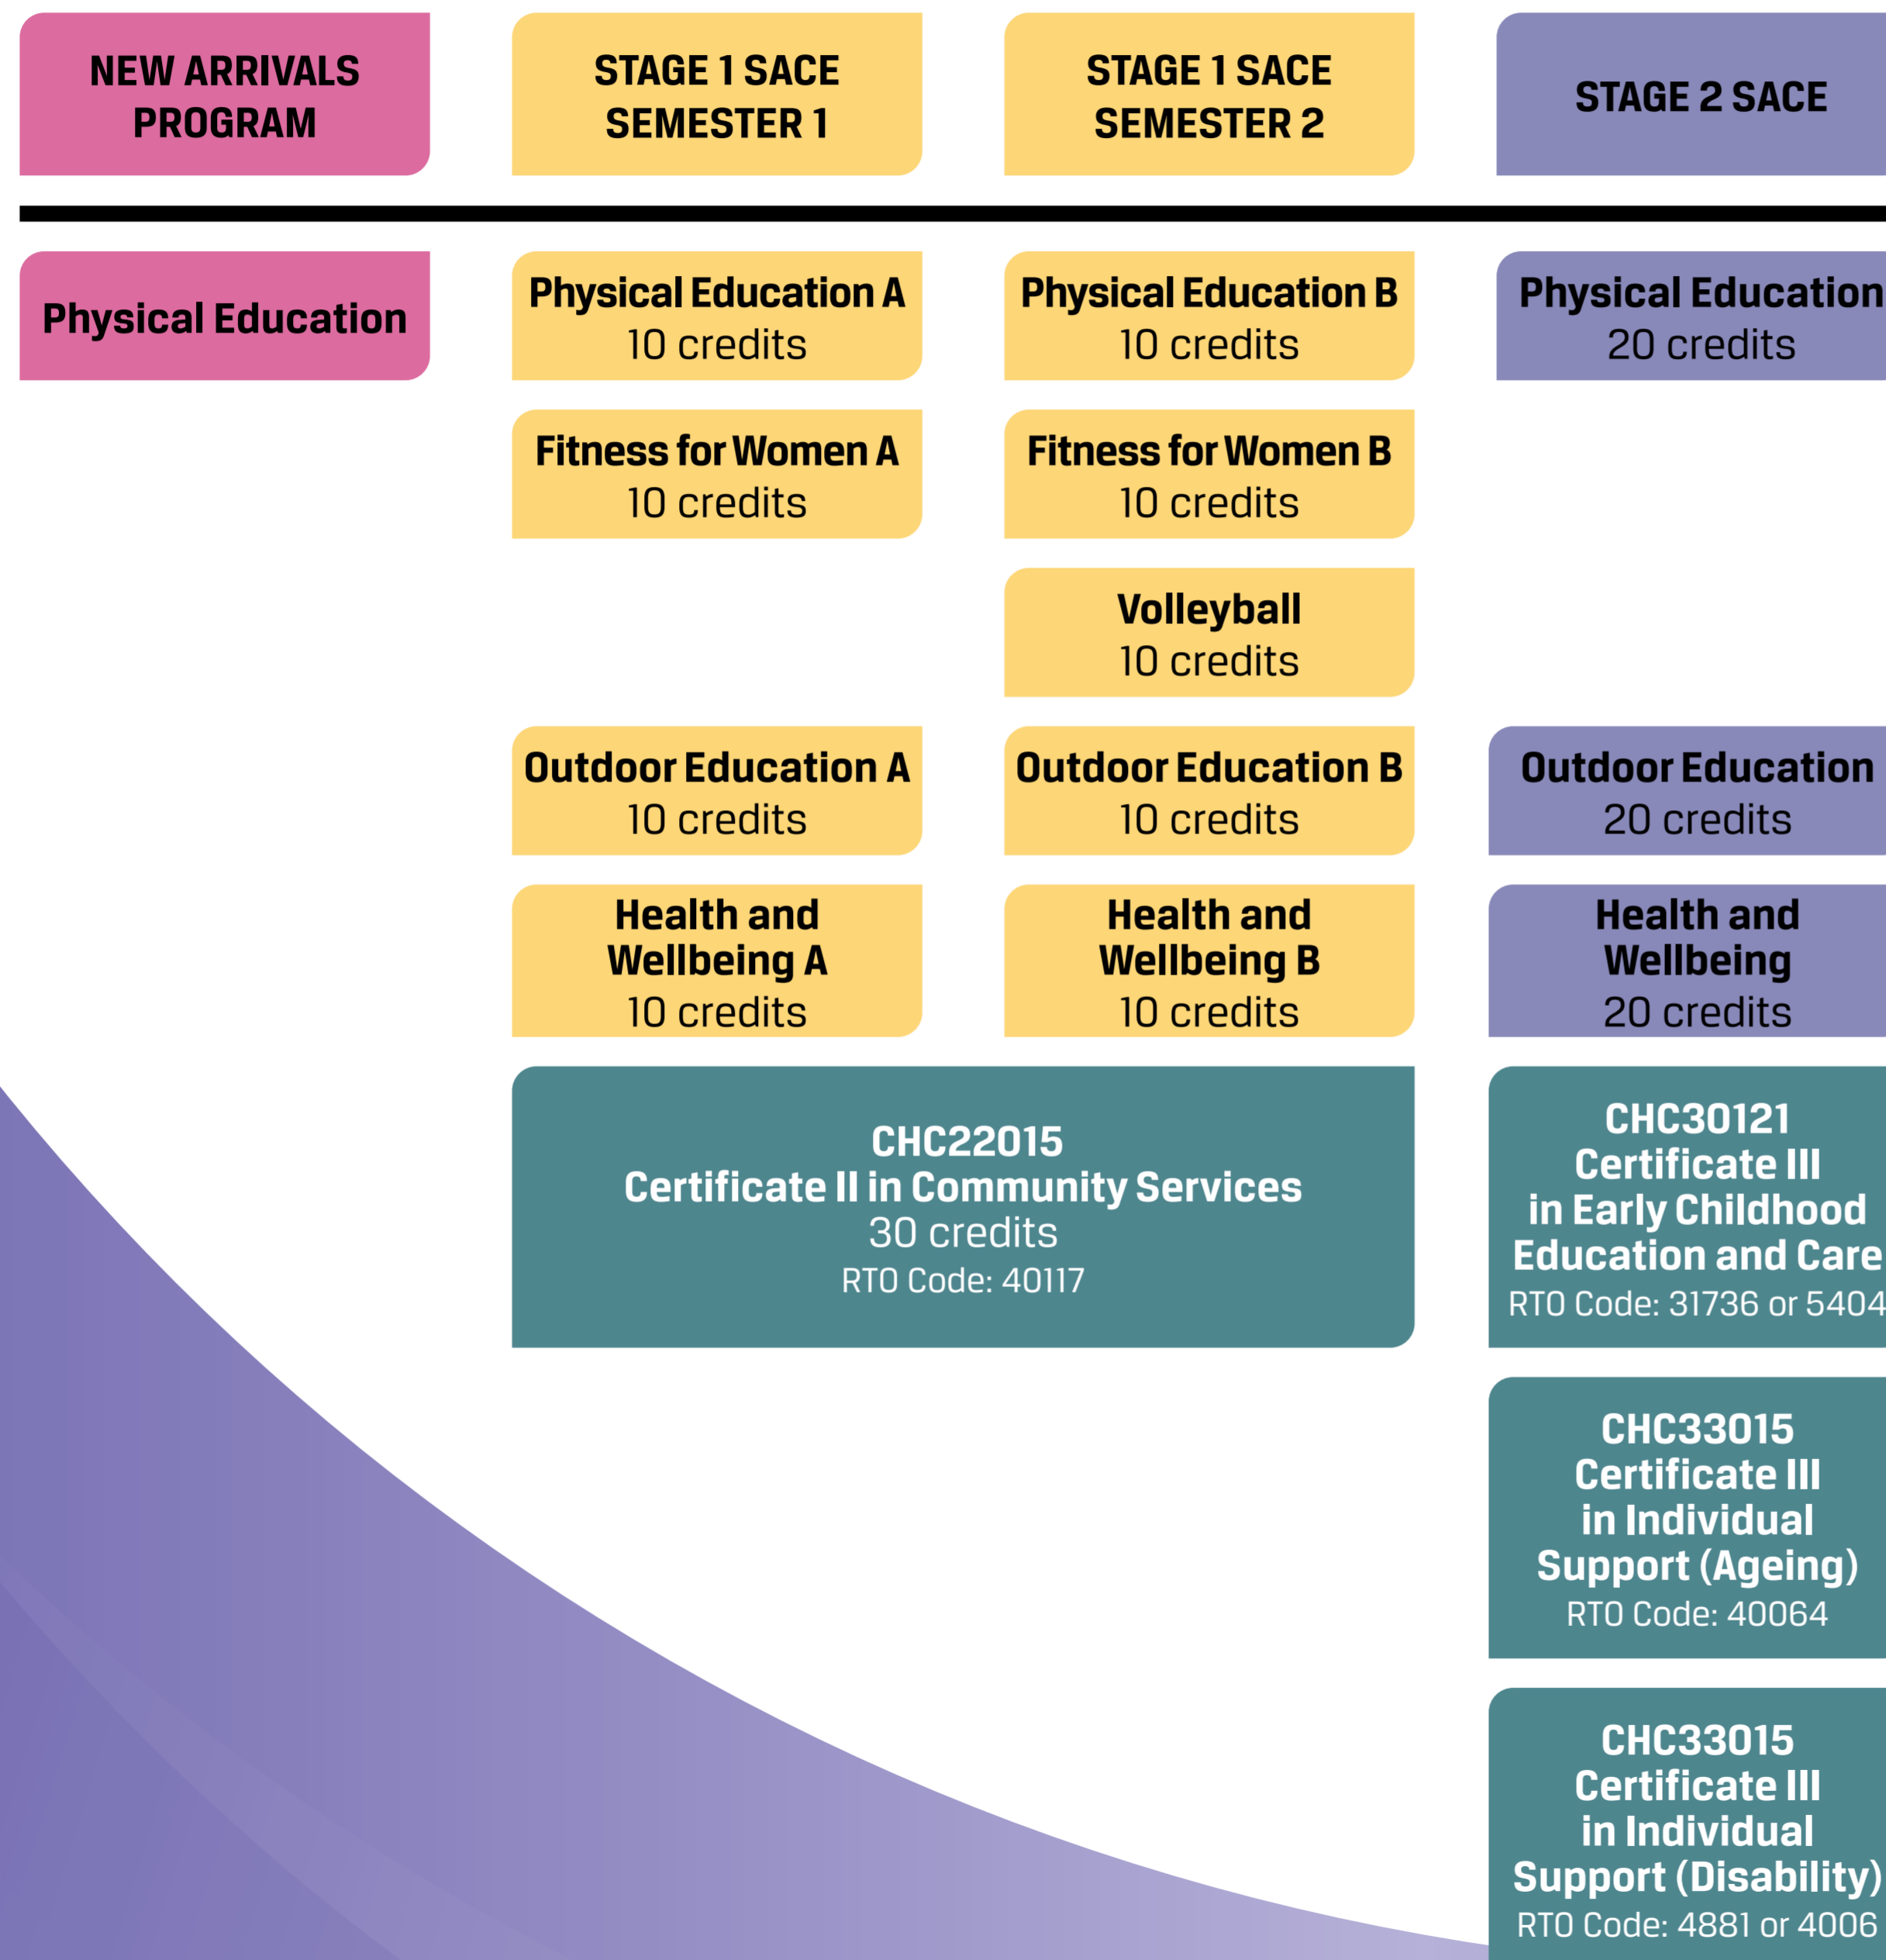

HEALTH AND PHYSICAL EDUCATION PATHWAYS

Thebarton
SENIOR COLLEGE

Government of South Australia
Department for Education