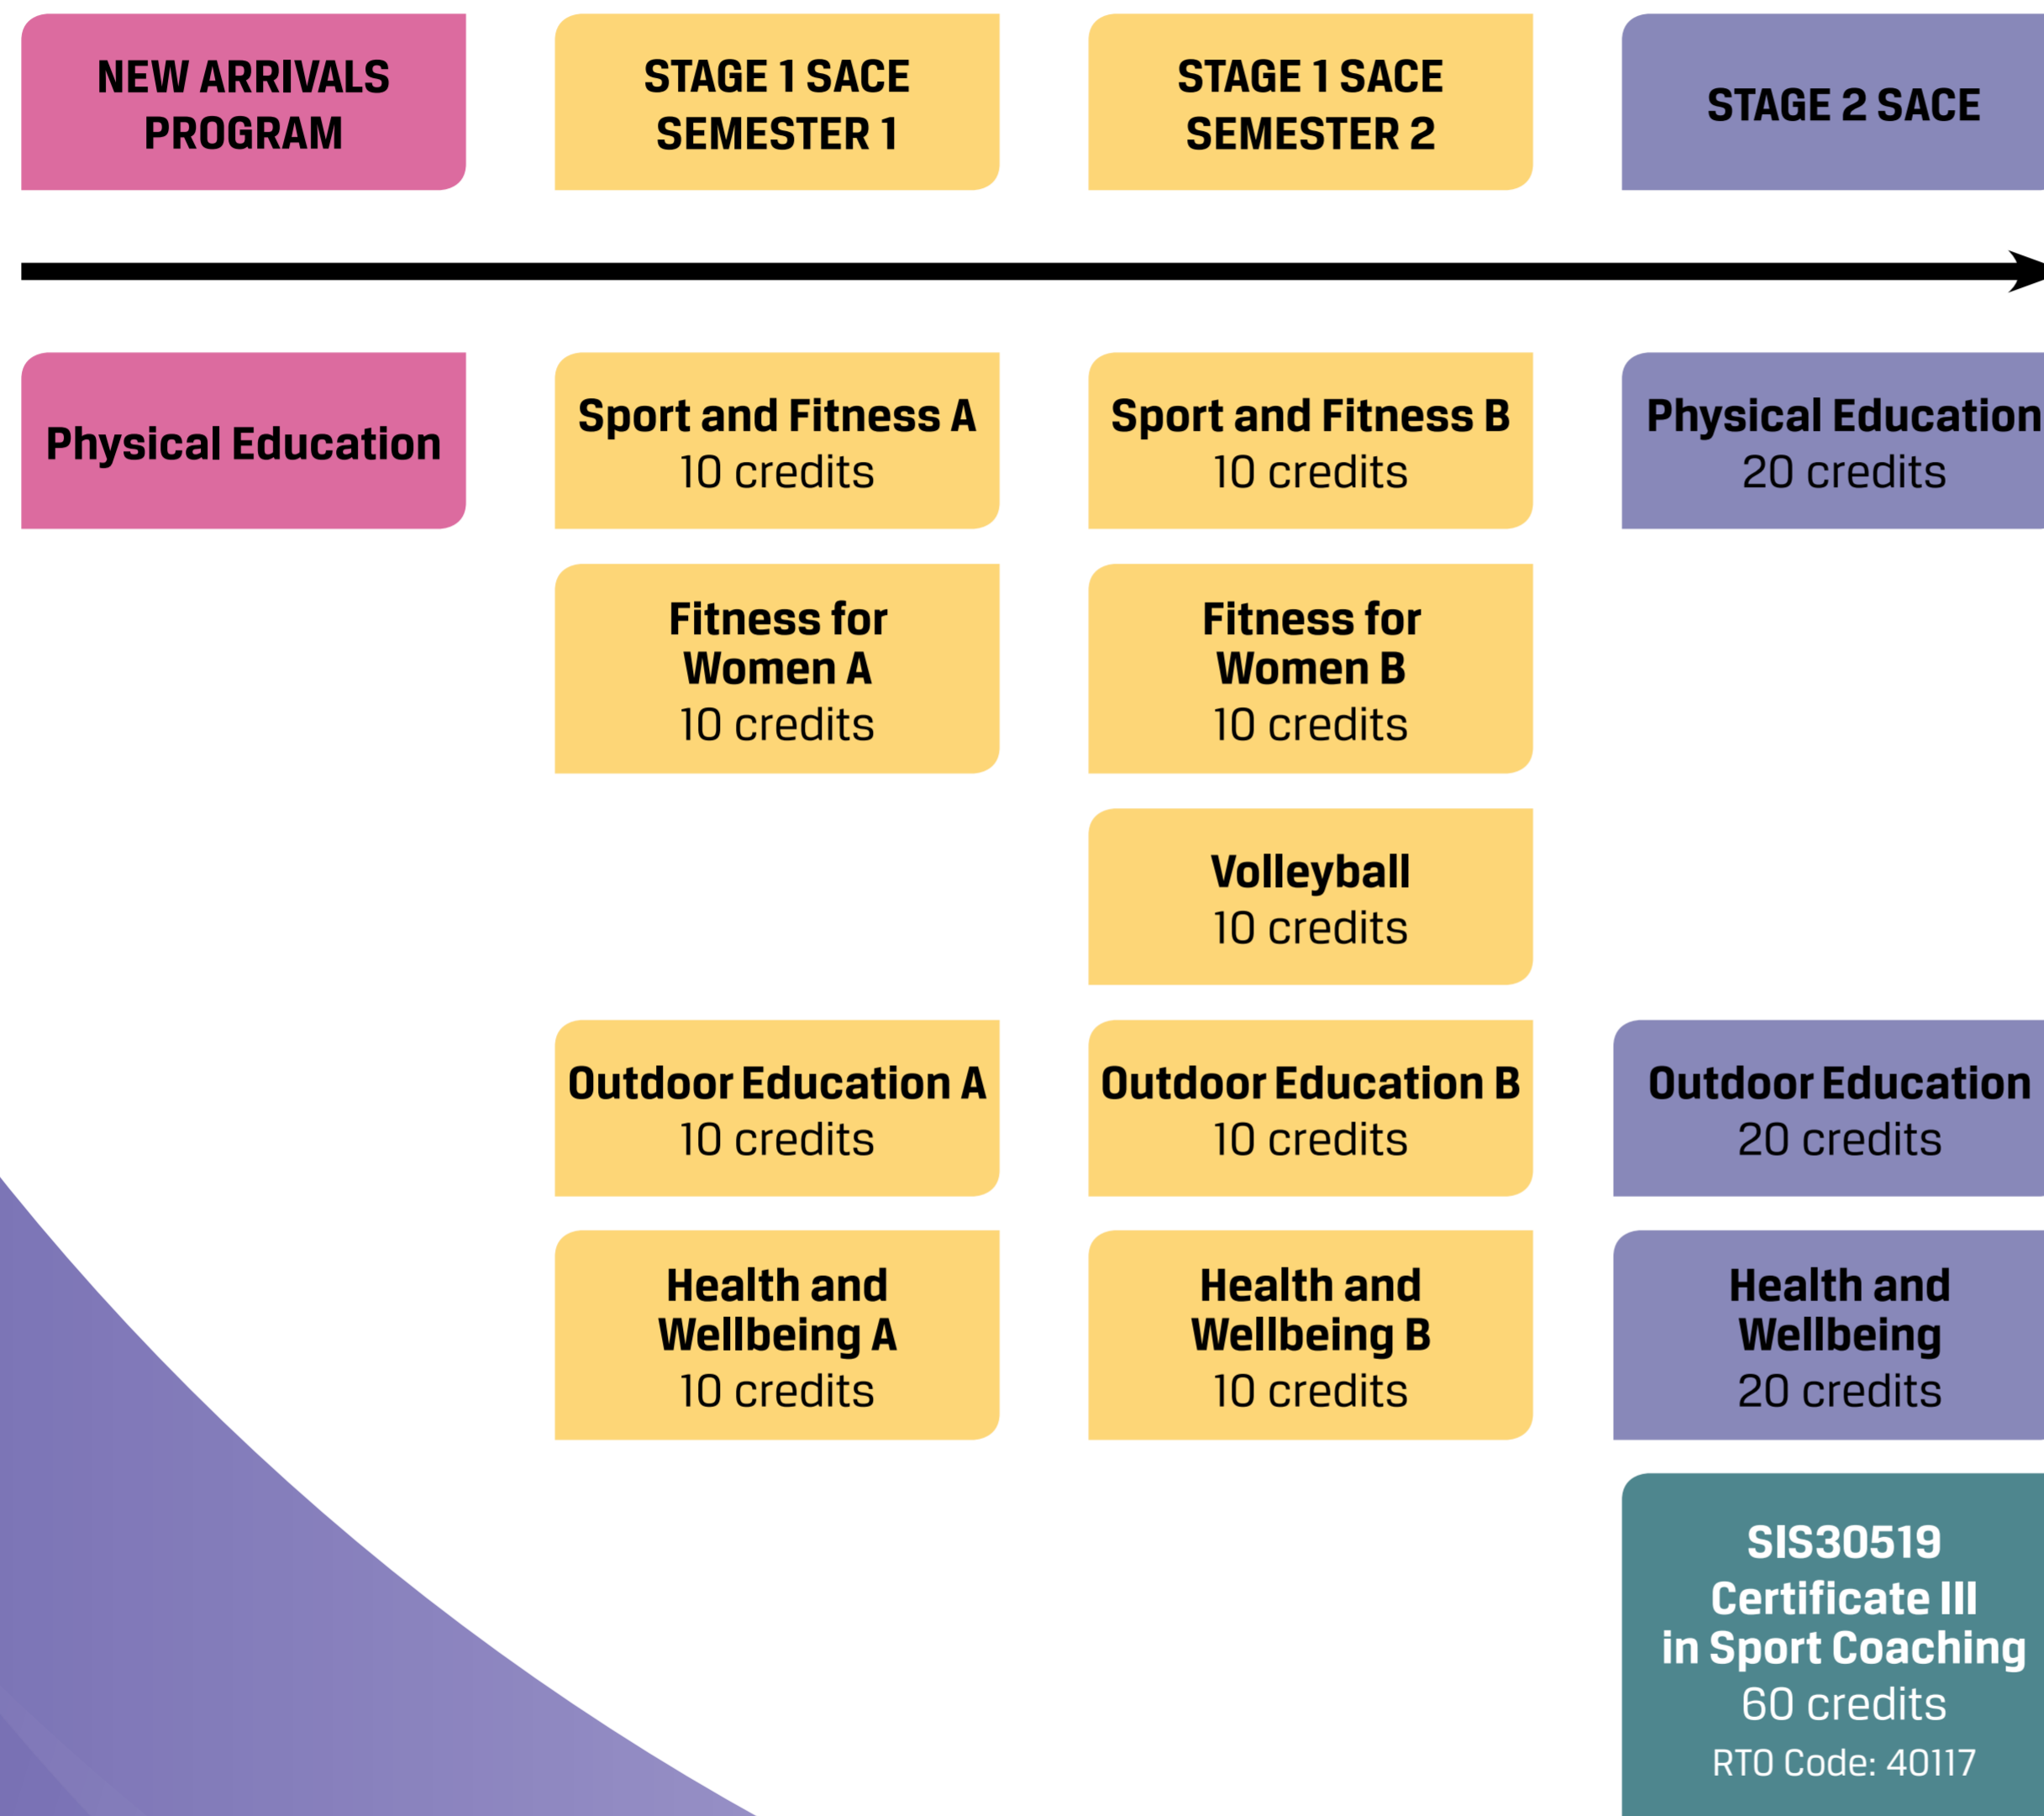

HEALTH AND PHYSICAL EDUCATION PATHWAYS

Thebarton
SENIOR COLLEGE

Government
of South Australia
Department for Education