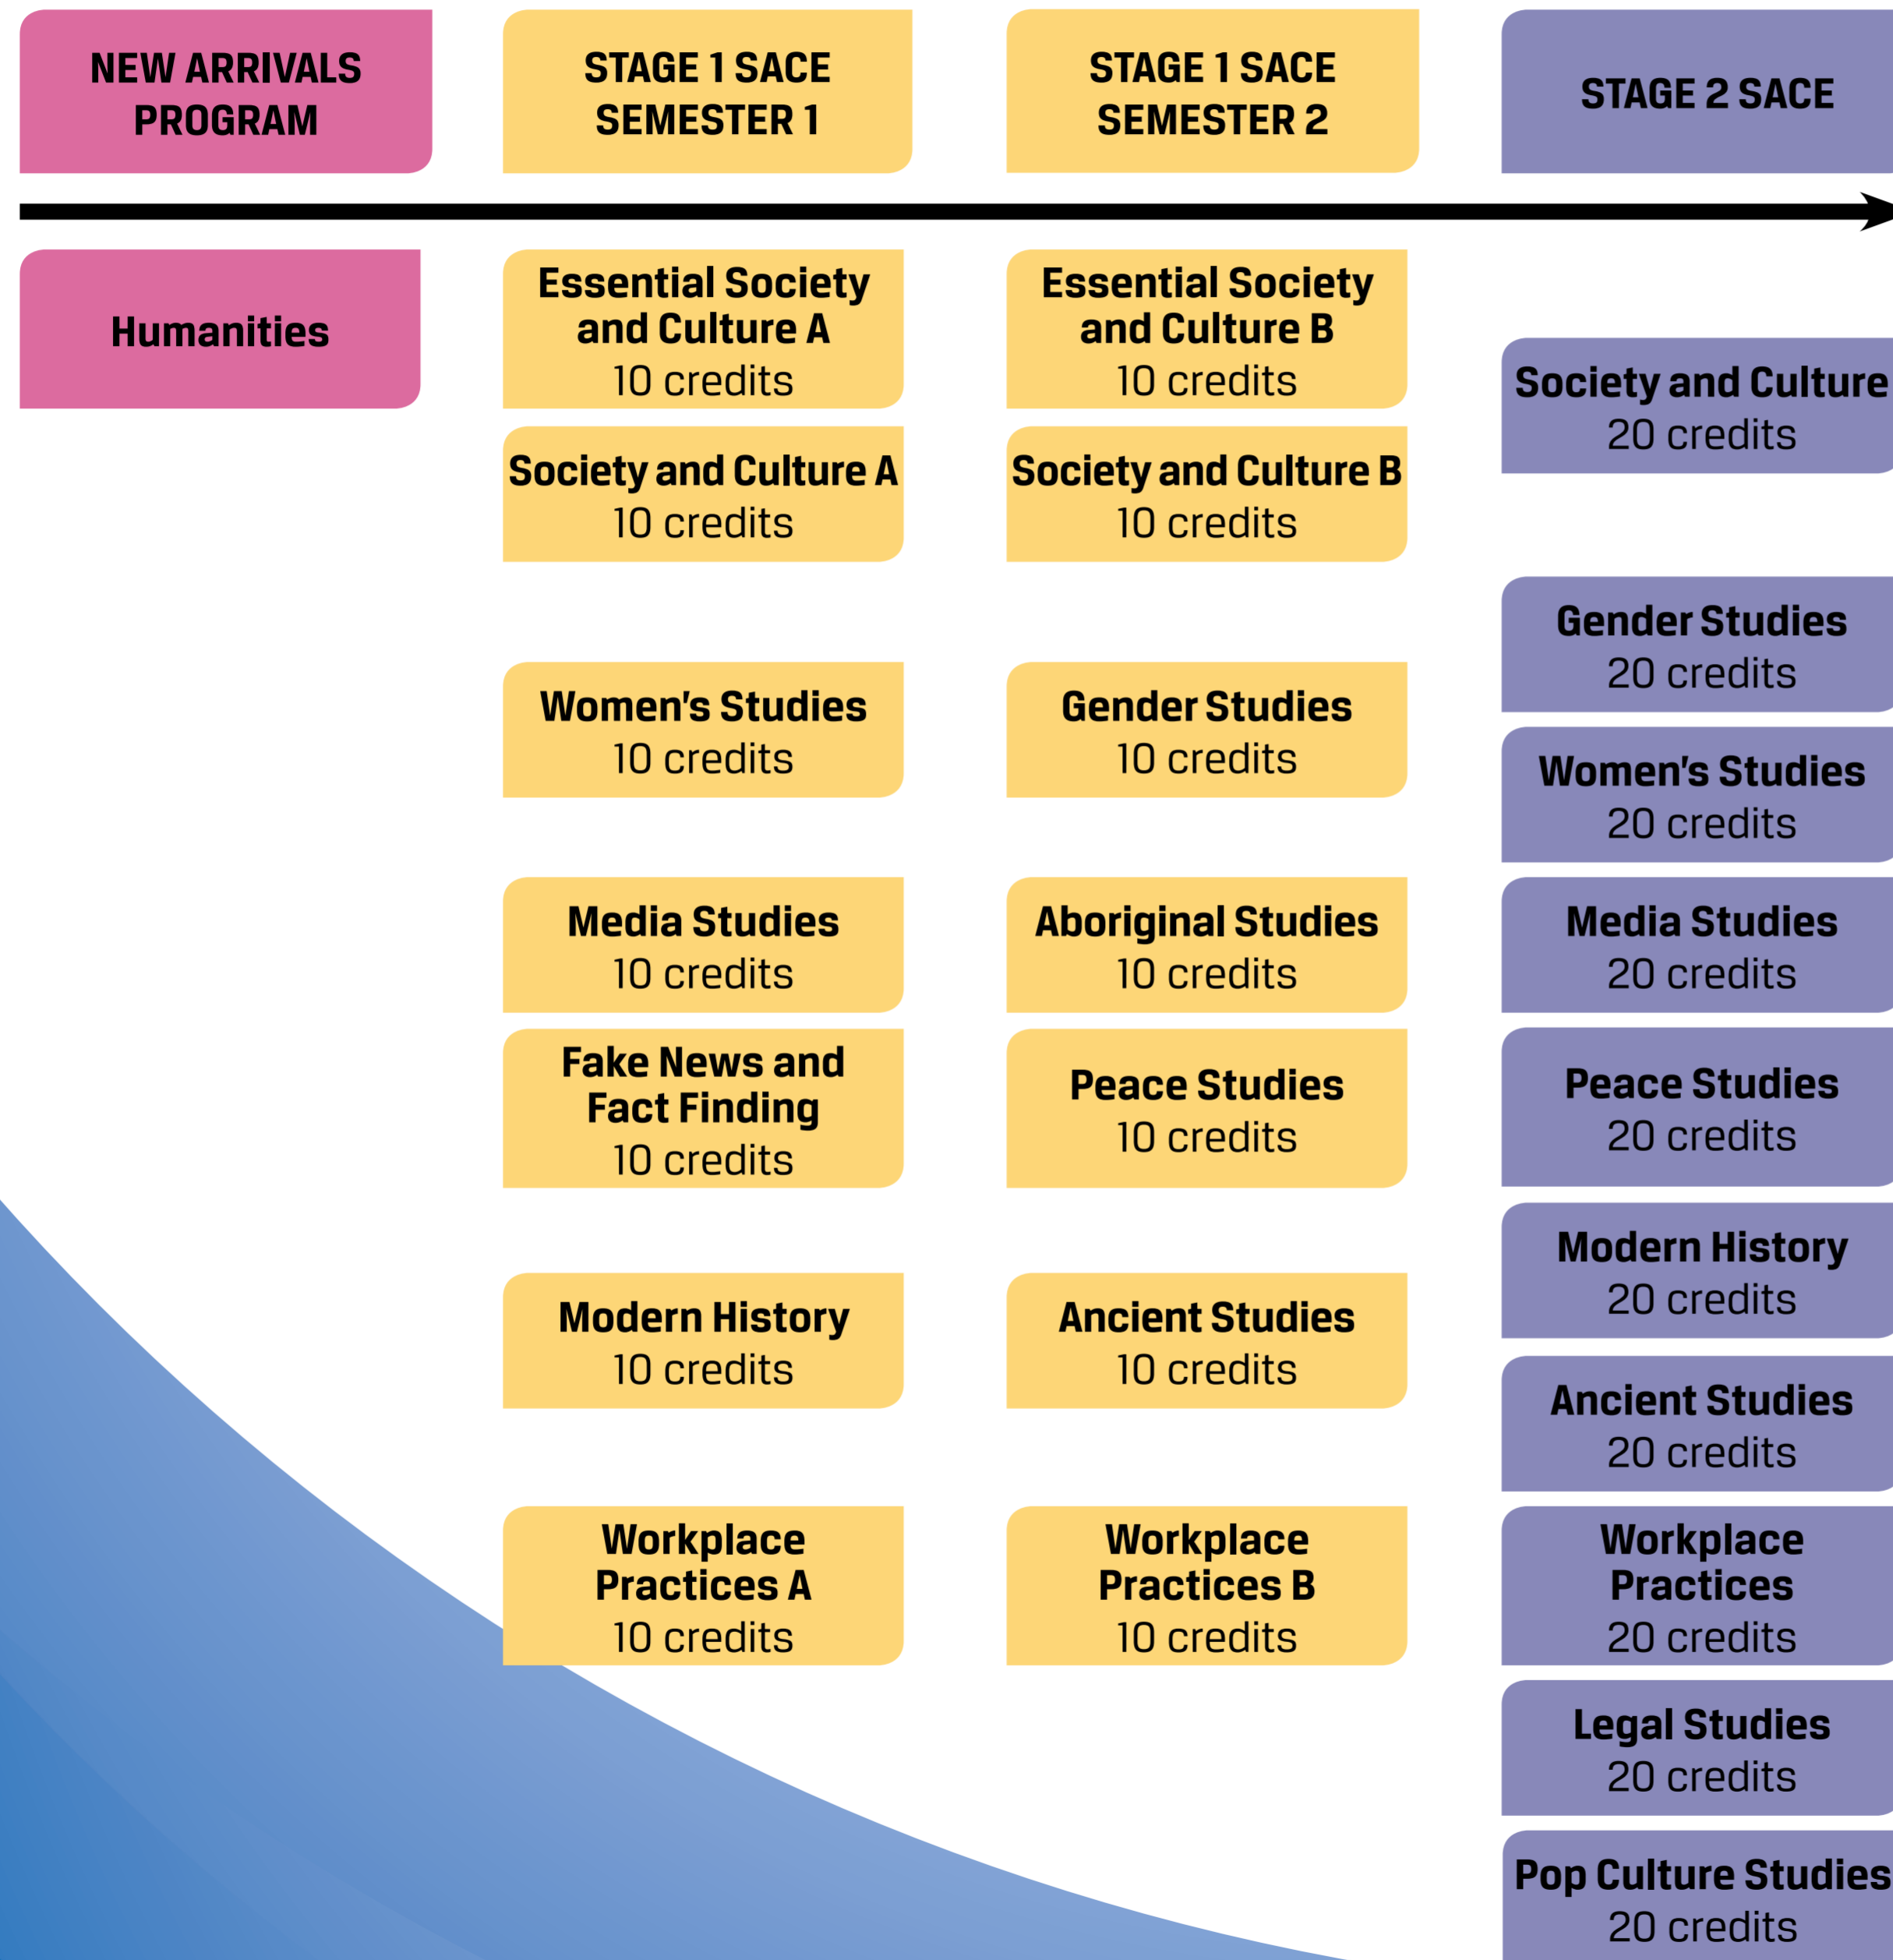

HUMANITIES PATHWAYS

Thebarton
SENIOR COLLEGE

Government
of South Australia
Department for Education