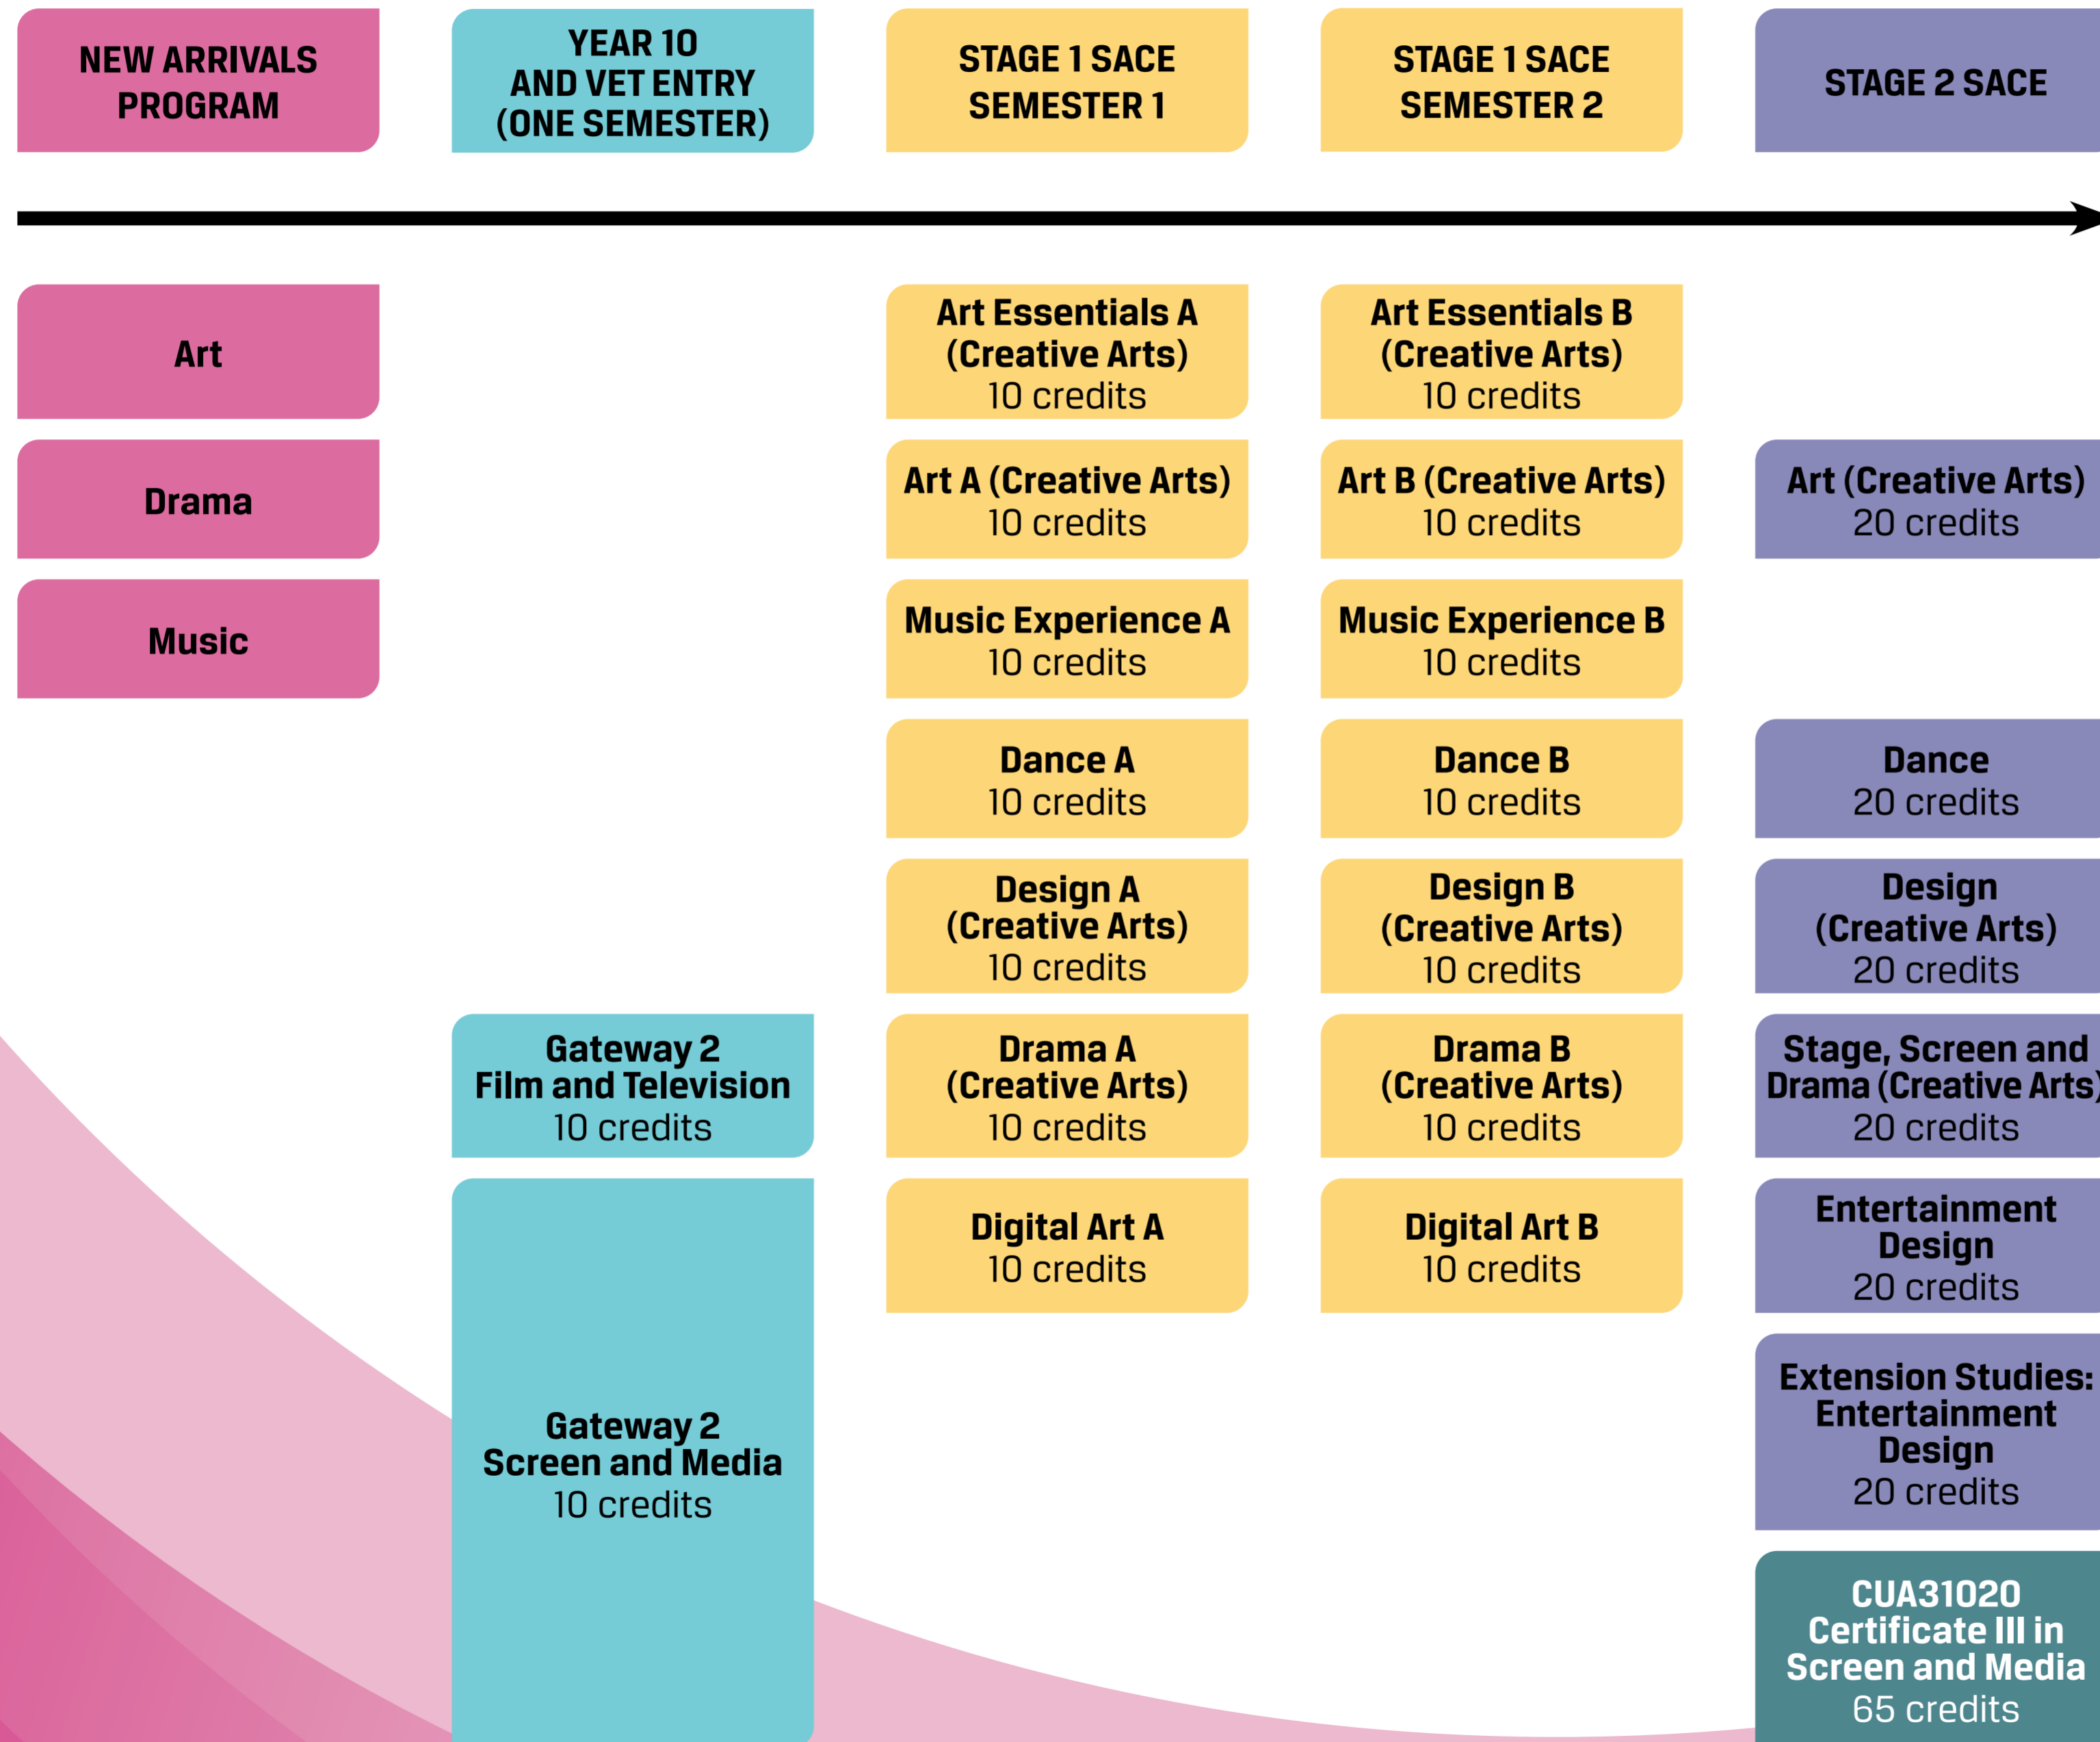

ARTS PATHWAYS

Thebarton
SENIOR COLLEGE

Government of South Australia
Department for Education